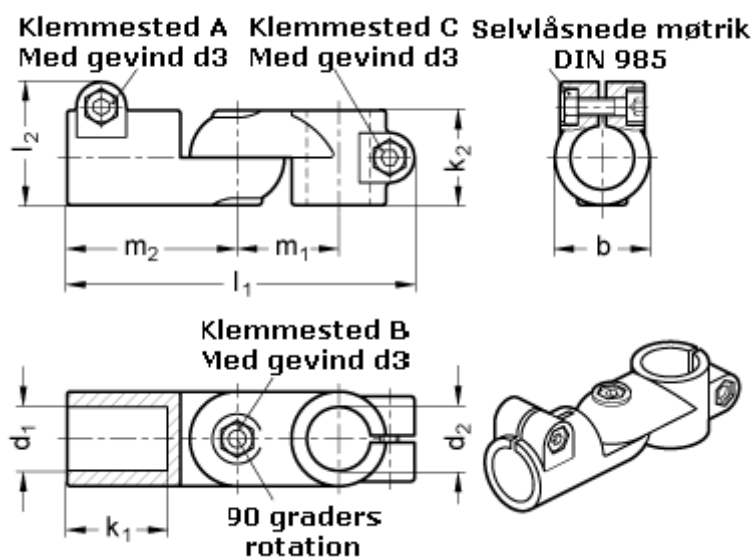

Article number: 20284B48B48T2BL

Description: E+G Swivel connector joint
GN284-B48-B48-2-BL

Measures

$b = 65$	$m_1 = 70$
$d_1 = B48$	$m_2 = 115$
$d_2 = B48$	
$d_3 = M10$	
$k_1 = 74.0$	
$k_2 = 65$	
$l_1 = 230$	
$l_2 = 77.5$	